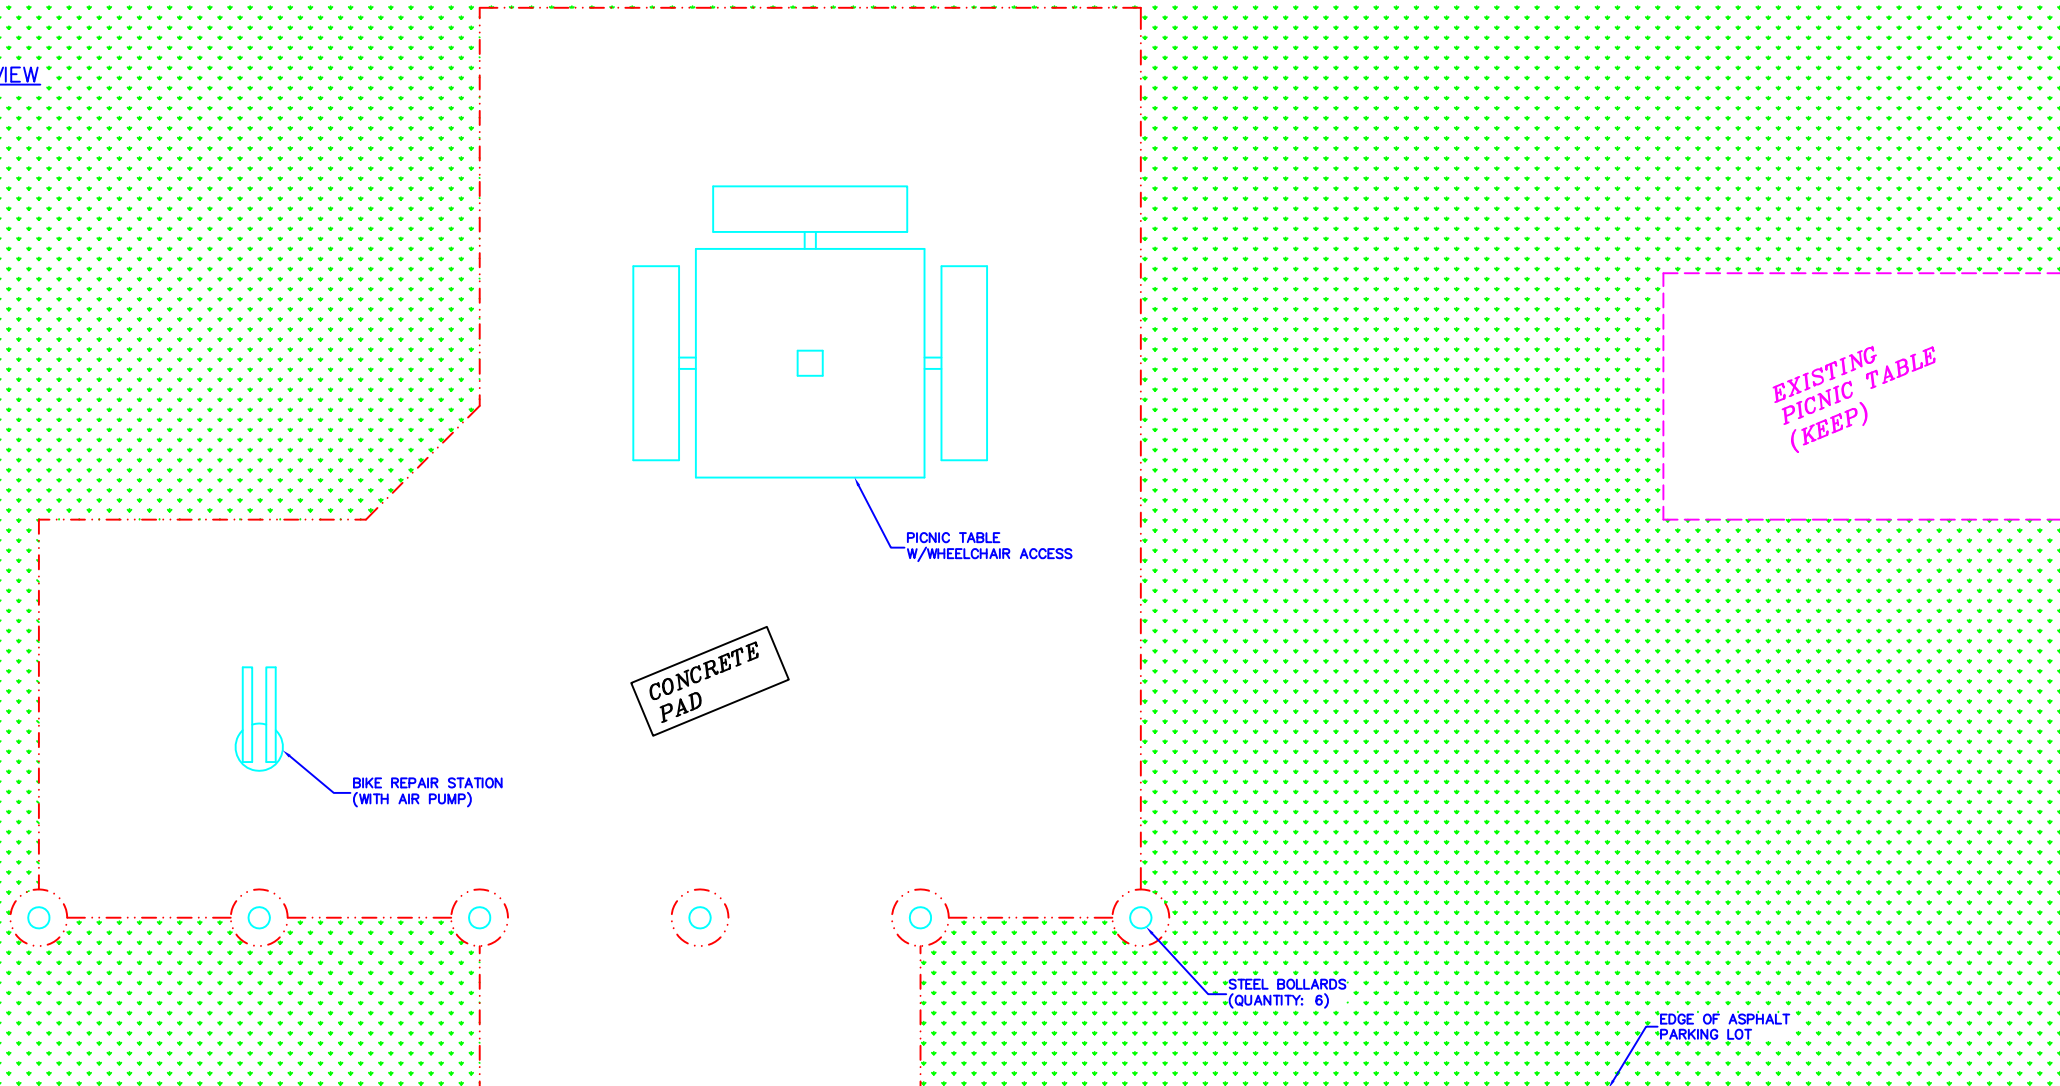

RAVENNA TRAILHEAD PROJECT
PICNIC TABLE/BIKE REPAIR STATION

EXISTING
PICNIC TABLE
(KEEP)

TOP (PLAN) VIEW

CONCRETE
PAD

BIKE REPAIR STATION
(WITH AIR PUMP)

PICNIC TABLE
W/WHEELCHAIR ACCESS

STEEL BOLLARDS
(QUANTITY: 6)

EDGE OF ASPHALT
PARKING LOT

EXISTING
PICNIC TABLE
(KEEP)

PARKING
LOT